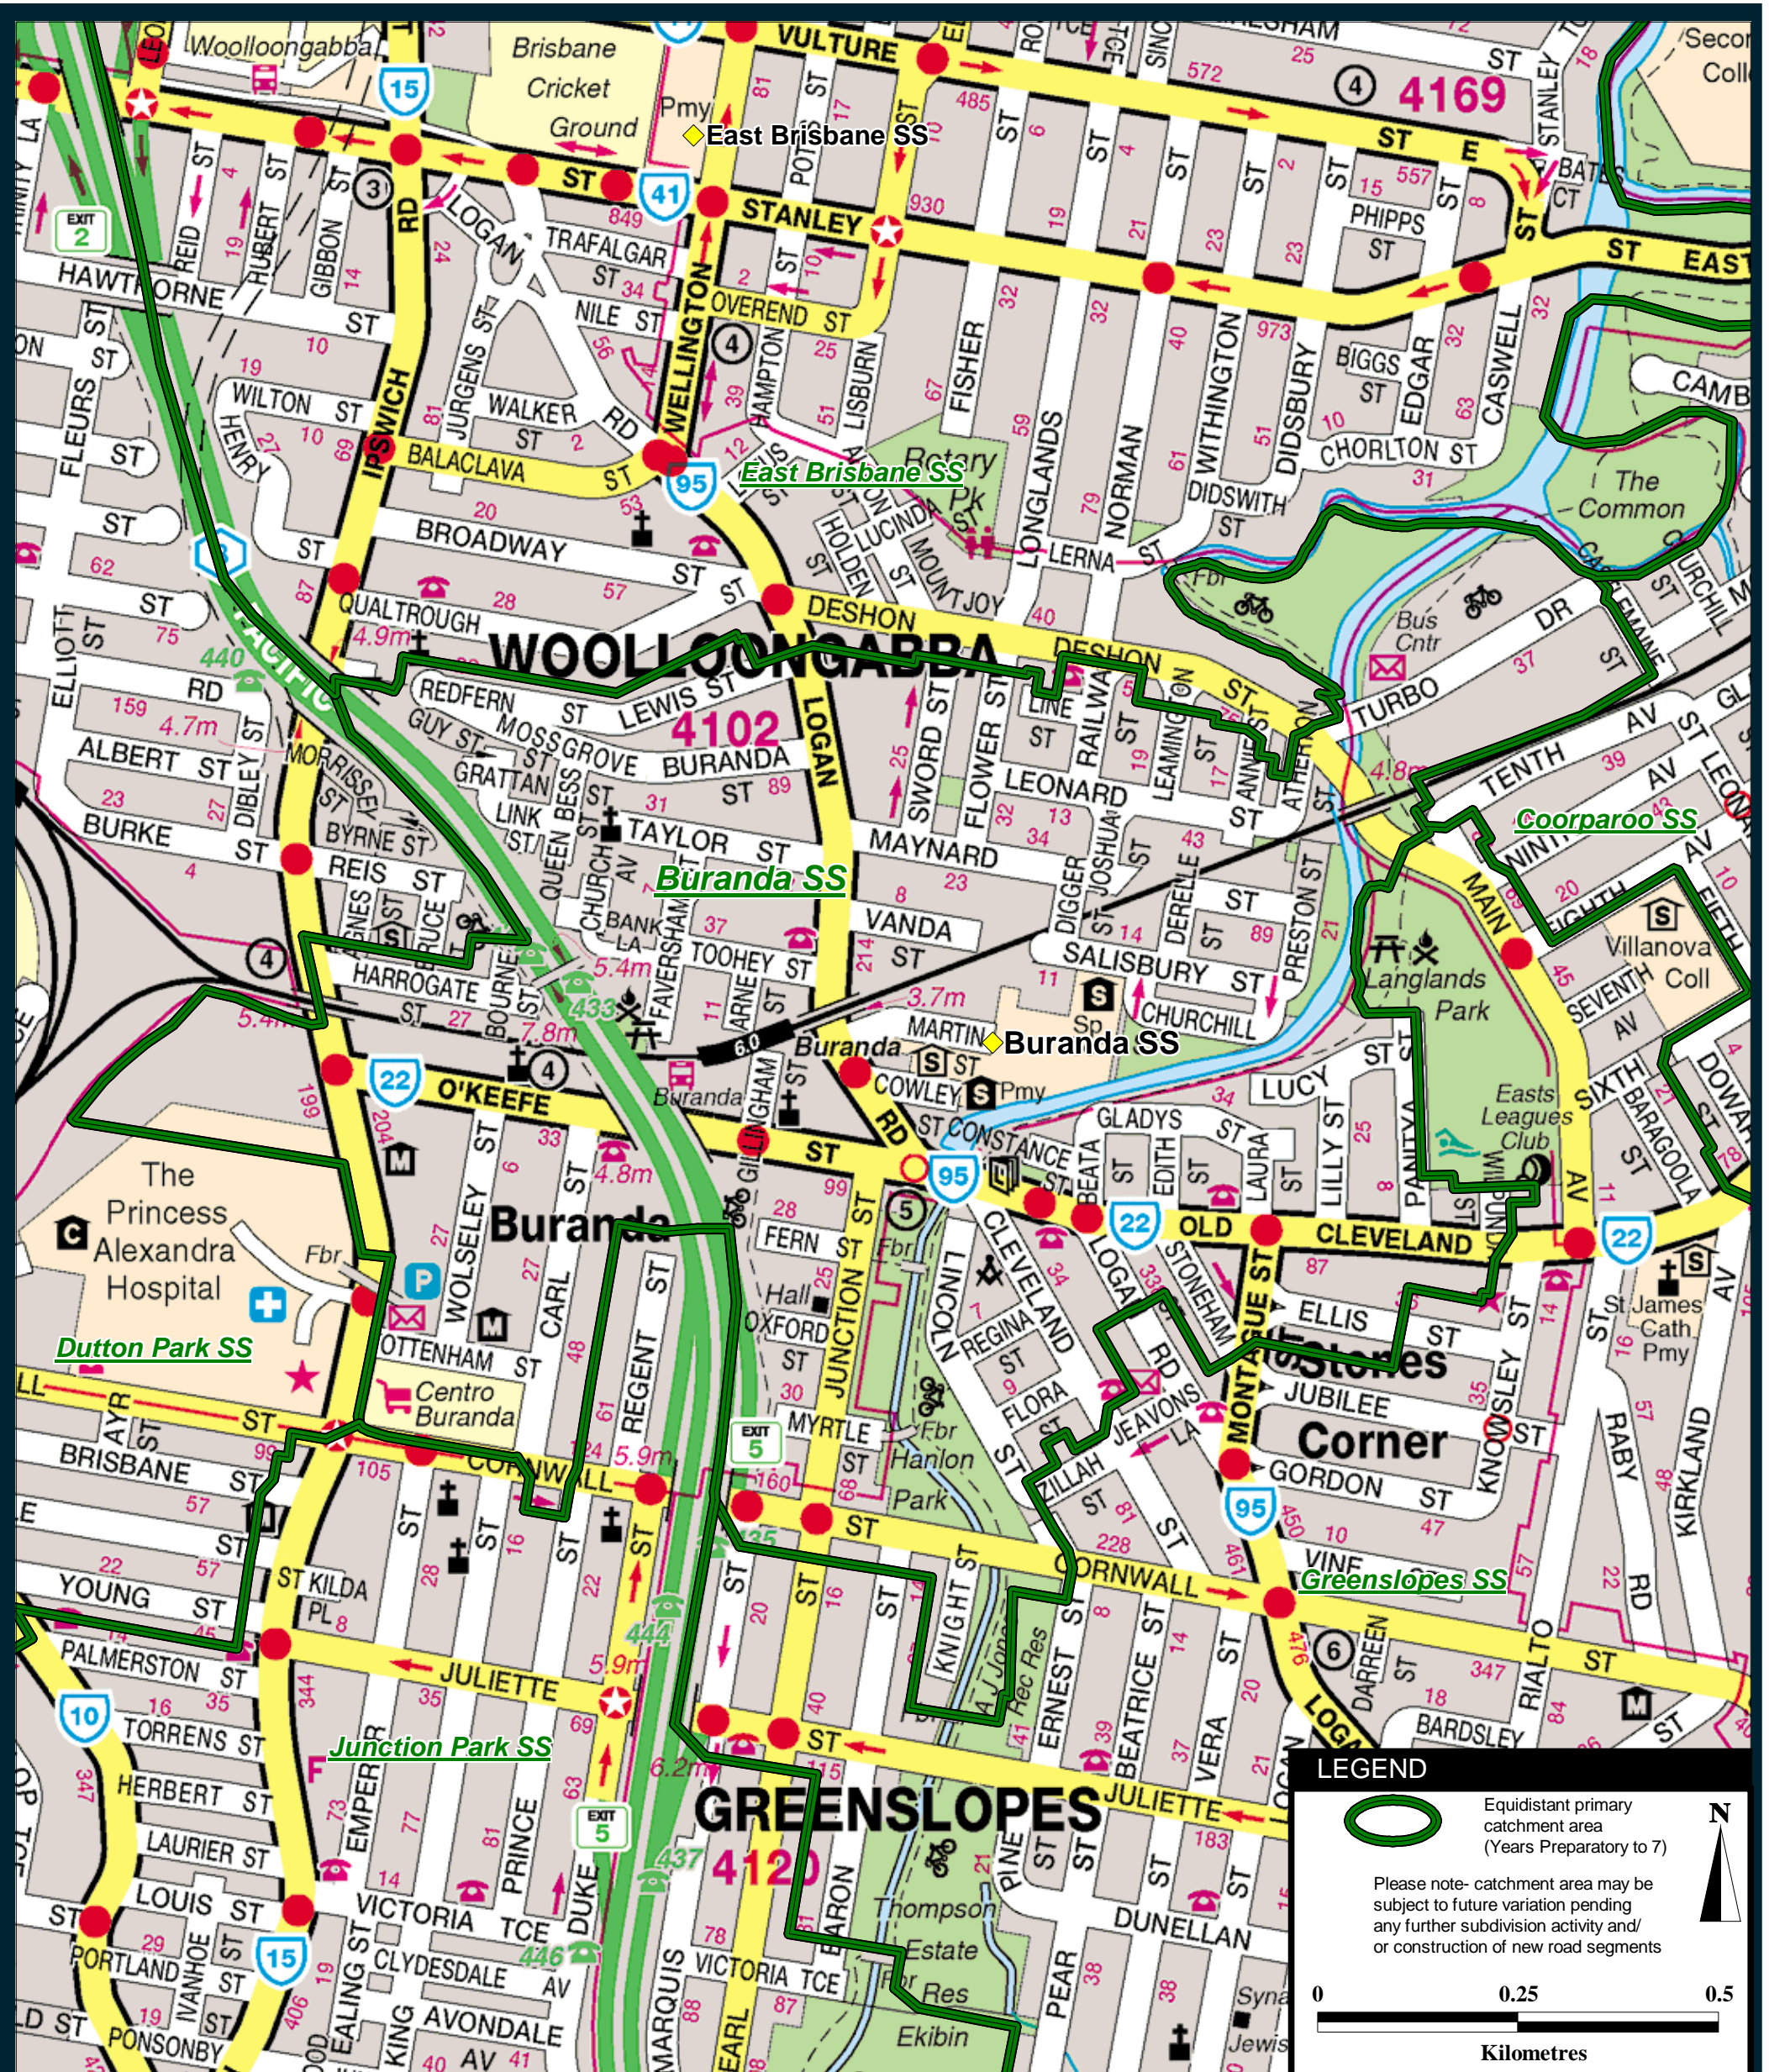

Buranda State School - Equidistant Catchment Area (October 2009)

Planning Information and Forecasting Unit
 08 October 2009 OW
 www.dip.qld.gov.au

© The State of Queensland (Department of Infrastructure and Planning) 2009
 No liability accepted for any loss or damage which may arise from the use of
 or reliance upon this data